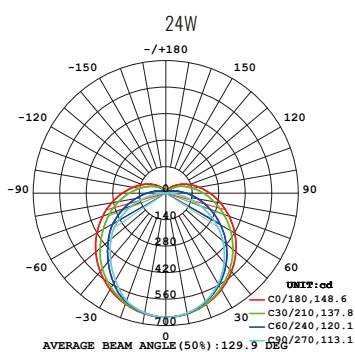

SMARTSOURCE LED

LED 4FT T8 Tube Light(Type A+B)

3-Wattages + 3-CCT (30/40/50K), Wet Rated, 105 lm/W, Dimmable

LUMINAIRE

Project:
Date:
Catalog No:
Prepared By:

PHOTOMETRIC DATA

Polar Curve

Cone Chart

10W
Flux out: 838.8 lm
Angle: 112.56deg

Height	Eavg, Emax	Diameter
1m	117.0, 380.9lx	299.68cm
2m	29.24, 95.21lx	599.37cm
3m	13.00, 42.32lx	899.05cm
4m	7.310, 23.80lx	1198.73cm
5m	4.679, 15.23lx	1498.42cm
6m	3.249, 10.58lx	1798.10cm
7m	2.387, 7.773lx	2097.78cm
8m	1.828, 5.951lx	2397.47cm
9m	1.444, 4.702lx	2697.15cm
10m	1.170, 3.809lx	2996.83cm

12W
Flux out: 932.1 lm
Angle: 112.71deg

Height	Eavg, Emax	Diameter
1m	130.0, 422.6lx	300.53cm
2m	32.50, 105.7lx	601.07cm
3m	14.44, 46.96lx	901.60cm
4m	8.124, 26.42lx	1202.14cm
5m	5.199, 16.91lx	1502.67cm
6m	3.611, 11.74lx	1803.21cm
7m	2.653, 8.625lx	2103.74cm
8m	2.031, 6.604lx	2404.28cm
9m	1.605, 5.218lx	2704.81cm
10m	1.300, 4.225lx	3005.35cm

15W
Flux out: 1112 lm
Angle: 112.78deg

Height	Eavg, Emax	Diameter
1m	155.1, 504.4lx	300.93cm
2m	38.78, 126.1lx	601.87cm
3m	17.23, 56.04lx	902.80cm
4m	9.694, 31.52lx	1203.73cm
5m	6.204, 20.18lx	1504.67cm
6m	4.305, 14.01lx	1805.60cm
7m	3.165, 10.29lx	2106.53cm
8m	2.424, 7.881lx	2407.46cm
9m	1.915, 6.227lx	2708.40cm
10m	1.551, 5.044lx	3009.33cm

18W
Flux out: 1261 lm
Angle: 112.67deg

Height	Eavg, Emax	Diameter
1m	175.9, 572.3lx	300.31cm
2m	43.96, 143.1lx	600.61cm
3m	19.54, 63.59lx	900.92cm
4m	10.99, 35.77lx	1201.23cm
5m	7.034, 22.89lx	1501.54cm
6m	4.885, 15.90lx	1801.84cm
7m	3.589, 11.69lx	2102.15cm
8m	2.748, 8.942lx	2402.46cm
9m	2.171, 7.065lx	2702.76cm
10m	1.759, 5.723lx	3003.07cm

24W
Flux out: 1465 lm
Angle: 113.13deg

Height	Eavg, Emax	Diameter
1m	196.7, 655.7lx	302.94cm
2m	49.18, 163.9lx	605.87cm
3m	21.86, 72.85lx	908.81cm
4m	12.29, 40.98lx	1211.75cm
5m	7.869, 26.23lx	1514.68cm
6m	5.464, 18.21lx	1817.62cm
7m	4.015, 13.38lx	2120.56cm
8m	3.074, 10.24lx	2423.49cm
9m	2.429, 8.095lx	2726.43cm
10m	1.967, 6.557lx	3029.37cm