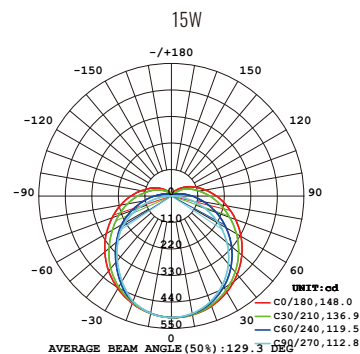

SMARTSOURCE LED

LED 4FT T8 Tube Light(Type A+B)

3-Wattages + 3-CCT (30/40/50K), Wet Rated, 105 lm/W, Dimmable

LUMINAIRE

Project:
Date:
Catalog No:
Prepared By:

PHOTOMETRIC DATA

Polar Curve

Cone Chart

10W
Flux out: 838.8 lm
Angle: 112.56deg

Height	Eavg, Emax	Diameter
1m	117.0, 380.9lx	299.68cm
2m	29.24, 95.21lx	599.37cm
3m	13.00, 42.32lx	899.05cm
4m	7.310, 23.80lx	1198.73cm
5m	4.679, 15.23lx	1498.42cm
6m	3.249, 10.58lx	1798.10cm
7m	2.387, 7.773lx	2097.78cm
8m	1.828, 5.951lx	2397.47cm
9m	1.444, 4.702lx	2697.15cm
10m	1.170, 3.809lx	2996.83cm

12W
Flux out: 932.1 lm
Angle: 112.71deg

Height	Eavg, Emax	Diameter
1m	130.0, 422.6lx	300.53cm
2m	32.50, 105.7lx	601.07cm
3m	14.44, 46.96lx	901.60cm
4m	8.124, 26.42lx	1202.14cm
5m	5.199, 16.91lx	1502.67cm
6m	3.611, 11.74lx	1803.21cm
7m	2.653, 8.625lx	2103.74cm
8m	2.031, 6.604lx	2404.28cm
9m	1.605, 5.218lx	2704.81cm
10m	1.300, 4.225lx	3005.35cm

15W
Flux out: 1112 lm
Angle: 112.78deg

Height	Eavg, Emax	Diameter
1m	155.1, 504.4lx	300.93cm
2m	38.78, 126.1lx	601.87cm
3m	17.23, 56.04lx	902.80cm
4m	9.694, 31.52lx	1203.73cm
5m	6.204, 20.18lx	1504.67cm
6m	4.305, 14.01lx	1805.60cm
7m	3.165, 10.29lx	2106.53cm
8m	2.424, 7.881lx	2407.46cm
9m	1.915, 6.227lx	2708.40cm
10m	1.551, 5.044lx	3009.33cm

18W
Flux out: 1261 lm
Angle: 112.67deg

Height	Eavg, Emax	Diameter
1m	175.9, 572.3lx	300.31cm
2m	43.96, 143.1lx	600.61cm
3m	19.54, 63.59lx	900.92cm
4m	10.99, 35.77lx	1201.23cm
5m	7.034, 22.89lx	1501.54cm
6m	4.885, 15.90lx	1801.84cm
7m	3.589, 11.69lx	2102.15cm
8m	2.748, 8.942lx	2402.46cm
9m	2.171, 7.065lx	2702.76cm
10m	1.759, 5.723lx	3003.07cm

24W
Flux out: 1465 lm
Angle: 113.13deg

Height	Eavg, Emax	Diameter
1m	196.7, 655.7lx	302.94cm
2m	49.18, 163.9lx	605.87cm
3m	21.86, 72.85lx	908.81cm
4m	12.29, 40.98lx	1211.75cm
5m	7.869, 26.23lx	1514.68cm
6m	5.464, 18.21lx	1817.62cm
7m	4.015, 13.38lx	2120.56cm
8m	3.074, 10.24lx	2423.49cm
9m	2.429, 8.095lx	2726.43cm
10m	1.967, 6.557lx	3029.37cm