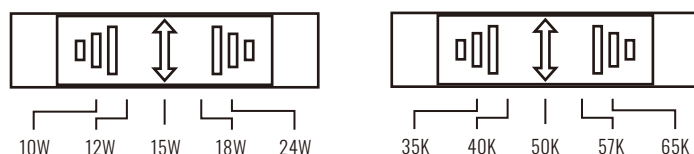

TUNABLE CORRELATED COLOR TEMPERATURES (CCT)

3500K   4000K   5000K   5700K   6500K

Slide dial switch to get the desired wattage & color temperature.

ORDERING INFORMATION

MODEL	LENGTH	WATTAGE	EFFICACY	LUMENS	INPUT CURRENT	CCT	VOLTAGE
SSL-T84F-M24W-CCT-AB	4FT	10W,	150 lm/W	1500lm	83mA	(3500K,	120-277V
		12W,	146 lm/W	1750lm	100mA	4000K,	
		15W,	140 lm/W	2100lm	125mA	5000K,	
		18W,	135 lm/W	2430lm	150mA	5700K,	
		24W)	127 lm/W	3050lm	200mA	6500K)