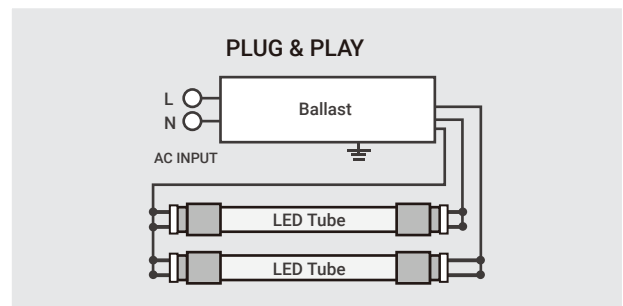

LED 4FT T8 Tube Light(Type A+B)

3-Wattages + 3-CCT (30/40/50K), Wet Rated, 105 lm/W, Dimmable

LUMINAIRE

Project:
Date:
Catalog No:
Prepared By:

DIMENSIONS

INSTALLATION INSTRUCTIONS

TYPE A INSTALLATION DIRECT REPLACEMENT (WITH EXISTING BALLAST)

* Warning: Check Ballast Compatibility List before installation

1. Turn power off.
2. Remove lens or diffuser, if applicable.
3. Remove existing fluorescent lamp(s) from the luminaire.
4. Install the LED replacement lamp(s), one lamp for each fluorescent lamp removed.
5. Replace lens or diffuser back in place, if applicable.
6. Turn power back on.