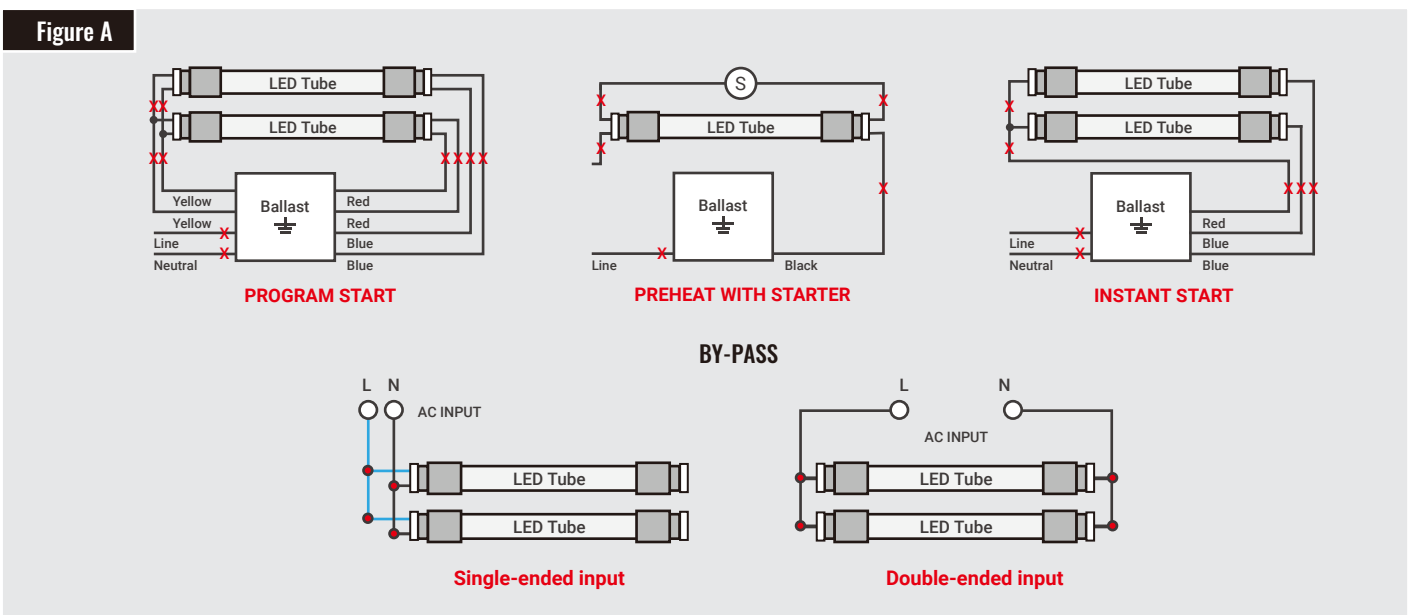

TYPE B INSTALLATION BY-PASS REPLACEMENT (WITHOUT BALLAST)

1. Disconnect power from fixture.
2. Remove fluorescent lamps.
3. Remove lens and wiring compartment, if applicable.
4. Cut all wires connected to ballast (see Figure A: Typical Ballast Configurations).