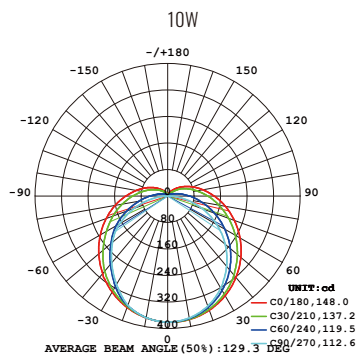

SMARTSOURCE LED

LED 4FT T8 Tube Light(Type A+B)

3-Wattages + 3-CCT (30/40/50K), Wet Rated, 105 lm/W, Dimmable

LUMINAIRE

Project:
Date:
Catalog No:
Prepared By:

PHOTOMETRIC DATA

Polar Curve

Cone Chart

10W
Flux out: 838.8 lm
Angle: 112.56deg

Height	Eavg, Emax	Diameter
1m	117.0, 380.9lx	299.68cm
2m	29.24, 95.21lx	599.37cm
3m	13.00, 42.32lx	899.05cm
4m	7.310, 23.80lx	1198.73cm
5m	4.679, 15.23lx	1498.42cm
6m	3.249, 10.58lx	1798.10cm
7m	2.387, 7.773lx	2097.78cm
8m	1.828, 5.951lx	2397.47cm
9m	1.444, 4.702lx	2697.15cm
10m	1.170, 3.809lx	2996.83cm

12W
Flux out: 932.1 lm
Angle: 112.71deg

Height	Eavg, Emax	Diameter
1m	130.0, 422.6lx	300.53cm
2m	32.50, 105.7lx	601.07cm
3m	14.44, 46.96lx	901.60cm
4m	8.124, 26.42lx	1202.14cm
5m	5.199, 16.91lx	1502.67cm
6m	3.611, 11.74lx	1803.21cm
7m	2.653, 8.625lx	2103.74cm
8m	2.031, 6.604lx	2404.28cm
9m	1.605, 5.218lx	2704.81cm
10m	1.300, 4.225lx	3005.35cm

15W
Flux out: 1112 lm
Angle: 112.78deg

Height	Eavg, Emax	Diameter
1m	155.1, 504.4lx	300.93cm
2m	38.78, 126.1lx	601.87cm
3m	17.23, 56.04lx	902.80cm
4m	9.694, 31.52lx	1203.73cm
5m	6.204, 20.18lx	1504.67cm
6m	4.305, 14.01lx	1805.60cm
7m	3.165, 10.29lx	2106.53cm
8m	2.424, 7.881lx	2407.46cm
9m	1.915, 6.227lx	2708.40cm
10m	1.551, 5.044lx	3009.33cm

18W
Flux out: 1261 lm
Angle: 112.67deg

Height	Eavg, Emax	Diameter
1m	175.9, 572.3lx	300.31cm
2m	43.96, 143.1lx	600.61cm
3m	19.54, 63.59lx	900.92cm
4m	10.99, 35.77lx	1201.23cm
5m	7.034, 22.89lx	1501.54cm
6m	4.885, 15.90lx	1801.84cm
7m	3.589, 11.69lx	2102.15cm
8m	2.748, 8.942lx	2402.46cm
9m	2.171, 7.065lx	2702.76cm
10m	1.759, 5.723lx	3003.07cm

24W
Flux out: 1465 lm
Angle: 113.13deg

Height	Eavg, Emax	Diameter
1m	196.7, 655.7lx	302.94cm
2m	49.18, 163.9lx	605.87cm
3m	21.86, 72.85lx	908.81cm
4m	12.29, 40.98lx	1211.75cm
5m	7.869, 26.23lx	1514.68cm
6m	5.464, 18.21lx	1817.62cm
7m	4.015, 13.38lx	2120.56cm
8m	3.074, 10.24lx	2423.49cm
9m	2.429, 8.095lx	2726.43cm
10m	1.967, 6.557lx	3029.37cm