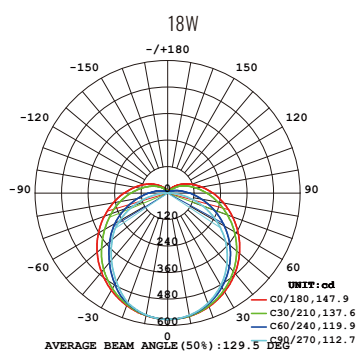

SMARTSOURCE LED

LED 4FT T8 Tube Light(Type A+B)

3-Wattages + 3-CCT (30/40/50K), Wet Rated, 105 lm/W, Dimmable

LUMINAIRE

Project:
Date:
Catalog No:
Prepared By:

PHOTOMETRIC DATA

Polar Curve

Cone Chart

10W
Flux out: 838.8 lm
Angle: 112.56deg

Height	Eavg, Emax	Diameter
1m	117.0, 380.9lx	299.68cm
2m	29.24, 95.21lx	599.37cm
3m	13.00, 42.32lx	899.05cm
4m	7.310, 23.80lx	1198.73cm
5m	4.679, 15.23lx	1498.42cm
6m	3.249, 10.58lx	1798.10cm
7m	2.387, 7.773lx	2097.78cm
8m	1.828, 5.951lx	2397.47cm
9m	1.444, 4.702lx	2697.15cm
10m	1.170, 3.809lx	2996.83cm

12W
Flux out: 932.1 lm
Angle: 112.71deg

Height	Eavg, Emax	Diameter
1m	130.0, 422.6lx	300.53cm
2m	32.50, 105.7lx	601.07cm
3m	14.44, 46.96lx	901.60cm
4m	8.124, 26.42lx	1202.14cm
5m	5.199, 16.91lx	1502.67cm
6m	3.611, 11.74lx	1803.21cm
7m	2.653, 8.625lx	2103.74cm
8m	2.031, 6.604lx	2404.28cm
9m	1.605, 5.218lx	2704.81cm
10m	1.300, 4.225lx	3005.35cm

15W
Flux out: 1112 lm
Angle: 112.78deg

Height	Eavg, Emax	Diameter
1m	155.1, 504.4lx	300.93cm
2m	38.78, 126.1lx	601.87cm
3m	17.23, 56.04lx	902.80cm
4m	9.694, 31.52lx	1203.73cm
5m	6.204, 20.18lx	1504.67cm
6m	4.305, 14.01lx	1805.60cm
7m	3.165, 10.29lx	2106.53cm
8m	2.424, 7.881lx	2407.46cm
9m	1.915, 6.227lx	2708.40cm
10m	1.551, 5.044lx	3009.33cm

18W
Flux out: 1261 lm
Angle: 112.67deg

Height	Eavg, Emax	Diameter
1m	175.9, 572.3lx	300.31cm
2m	43.96, 143.1lx	600.61cm
3m	19.54, 63.59lx	900.92cm
4m	10.99, 35.77lx	1201.23cm
5m	7.034, 22.89lx	1501.54cm
6m	4.885, 15.90lx	1801.84cm
7m	3.589, 11.69lx	2102.15cm
8m	2.748, 8.942lx	2402.46cm
9m	2.171, 7.065lx	2702.76cm
10m	1.759, 5.723lx	3003.07cm

24W
Flux out: 1465 lm
Angle: 113.13deg

Height	Eavg, Emax	Diameter
1m	196.7, 655.7lx	302.94cm
2m	49.18, 163.9lx	605.87cm
3m	21.86, 72.85lx	908.81cm
4m	12.29, 40.98lx	1211.75cm
5m	7.869, 26.23lx	1514.68cm
6m	5.464, 18.21lx	1817.62cm
7m	4.015, 13.38lx	2120.56cm
8m	3.074, 10.24lx	2423.49cm
9m	2.429, 8.095lx	2726.43cm
10m	1.967, 6.557lx	3029.37cm