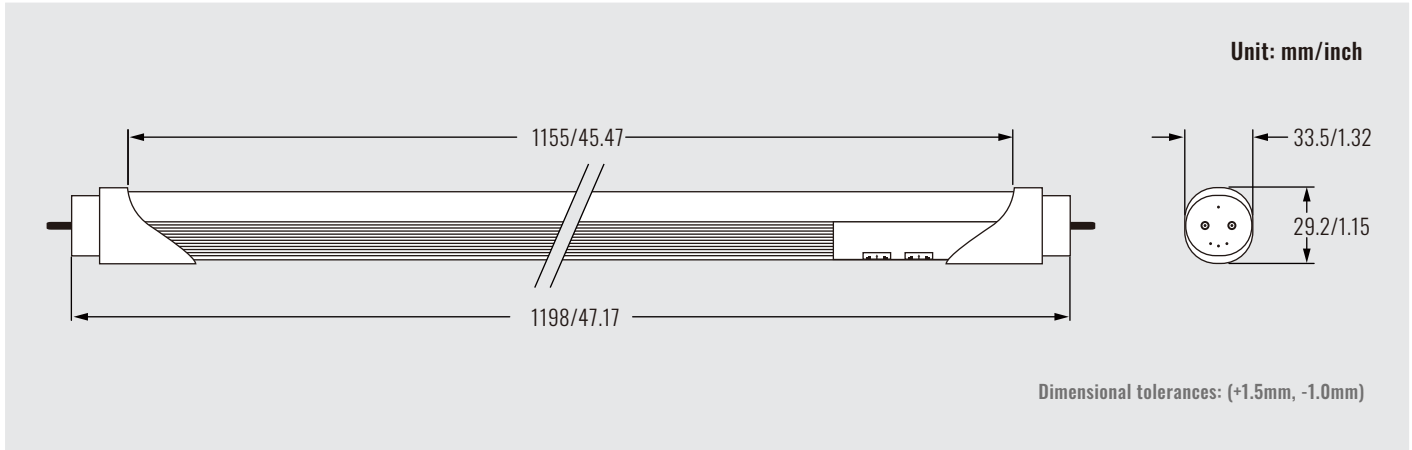

LED 4FT T8 Tube Light(Type A+B)

3-Wattages + 3-CCT (30/40/50K), Wet Rated, 105 lm/W, Dimmable

LUMINAIRE

Project:
Date:
Catalog No:
Prepared By:

DIMENSIONS