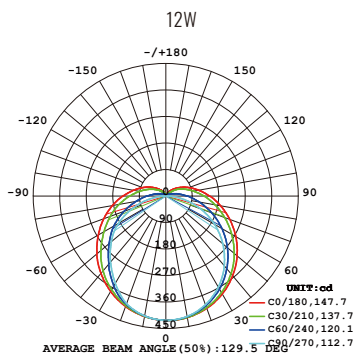

SMARTSOURCE LED

LED 4FT T8 Tube Light(Type A+B)

3-Wattages + 3-CCT (30/40/50K), Wet Rated, 105 lm/W, Dimmable

LUMINAIRE

Project:
Date:
Catalog No:
Prepared By:

PHOTOMETRIC DATA

Polar Curve

Cone Chart

10W
Flux out: 838.8 lm
Angle: 112.56deg

Height	Eavg, Emax	Diameter
1m	117.0, 380.9lx	299.68cm
2m	29.24, 95.21lx	599.37cm
3m	13.00, 42.32lx	899.05cm
4m	7.310, 23.80lx	1198.73cm
5m	4.679, 15.23lx	1498.42cm
6m	3.249, 10.58lx	1798.10cm
7m	2.387, 7.773lx	2097.78cm
8m	1.828, 5.951lx	2397.47cm
9m	1.444, 4.702lx	2697.15cm
10m	1.170, 3.809lx	2996.83cm

12W
Flux out: 932.1 lm
Angle: 112.71deg

Height	Eavg, Emax	Diameter
1m	130.0, 422.6lx	300.53cm
2m	32.50, 105.7lx	601.07cm
3m	14.44, 46.96lx	901.60cm
4m	8.124, 26.42lx	1202.14cm
5m	5.199, 16.91lx	1502.67cm
6m	3.611, 11.74lx	1803.21cm
7m	2.653, 8.625lx	2103.74cm
8m	2.031, 6.604lx	2404.28cm
9m	1.605, 5.218lx	2704.81cm
10m	1.300, 4.225lx	3005.35cm

15W
Flux out: 1112 lm
Angle: 112.78deg

Height	Eavg, Emax	Diameter
1m	155.1, 504.4lx	300.93cm
2m	38.78, 126.1lx	601.87cm
3m	17.23, 56.04lx	902.80cm
4m	9.694, 31.52lx	1203.73cm
5m	6.204, 20.18lx	1504.67cm
6m	4.305, 14.01lx	1805.60cm
7m	3.165, 10.29lx	2106.53cm
8m	2.424, 7.881lx	2407.46cm
9m	1.915, 6.227lx	2708.40cm
10m	1.551, 5.044lx	3009.33cm

18W
Flux out: 1261 lm
Angle: 112.67deg

Height	Eavg, Emax	Diameter
1m	175.9, 572.3lx	300.31cm
2m	43.96, 143.1lx	600.61cm
3m	19.54, 63.59lx	900.92cm
4m	10.99, 35.77lx	1201.23cm
5m	7.034, 22.89lx	1501.54cm
6m	4.885, 15.90lx	1801.84cm
7m	3.589, 11.69lx	2102.15cm
8m	2.748, 8.942lx	2402.46cm
9m	2.171, 7.065lx	2702.76cm
10m	1.759, 5.723lx	3003.07cm

24W
Flux out: 1465 lm
Angle: 113.13deg

Height	Eavg, Emax	Diameter
1m	196.7, 655.7lx	302.94cm
2m	49.18, 163.9lx	605.87cm
3m	21.86, 72.85lx	908.81cm
4m	12.29, 40.98lx	1211.75cm
5m	7.869, 26.23lx	1514.68cm
6m	5.464, 18.21lx	1817.62cm
7m	4.015, 13.38lx	2120.56cm
8m	3.074, 10.24lx	2423.49cm
9m	2.429, 8.095lx	2726.43cm
10m	1.967, 6.557lx	3029.37cm